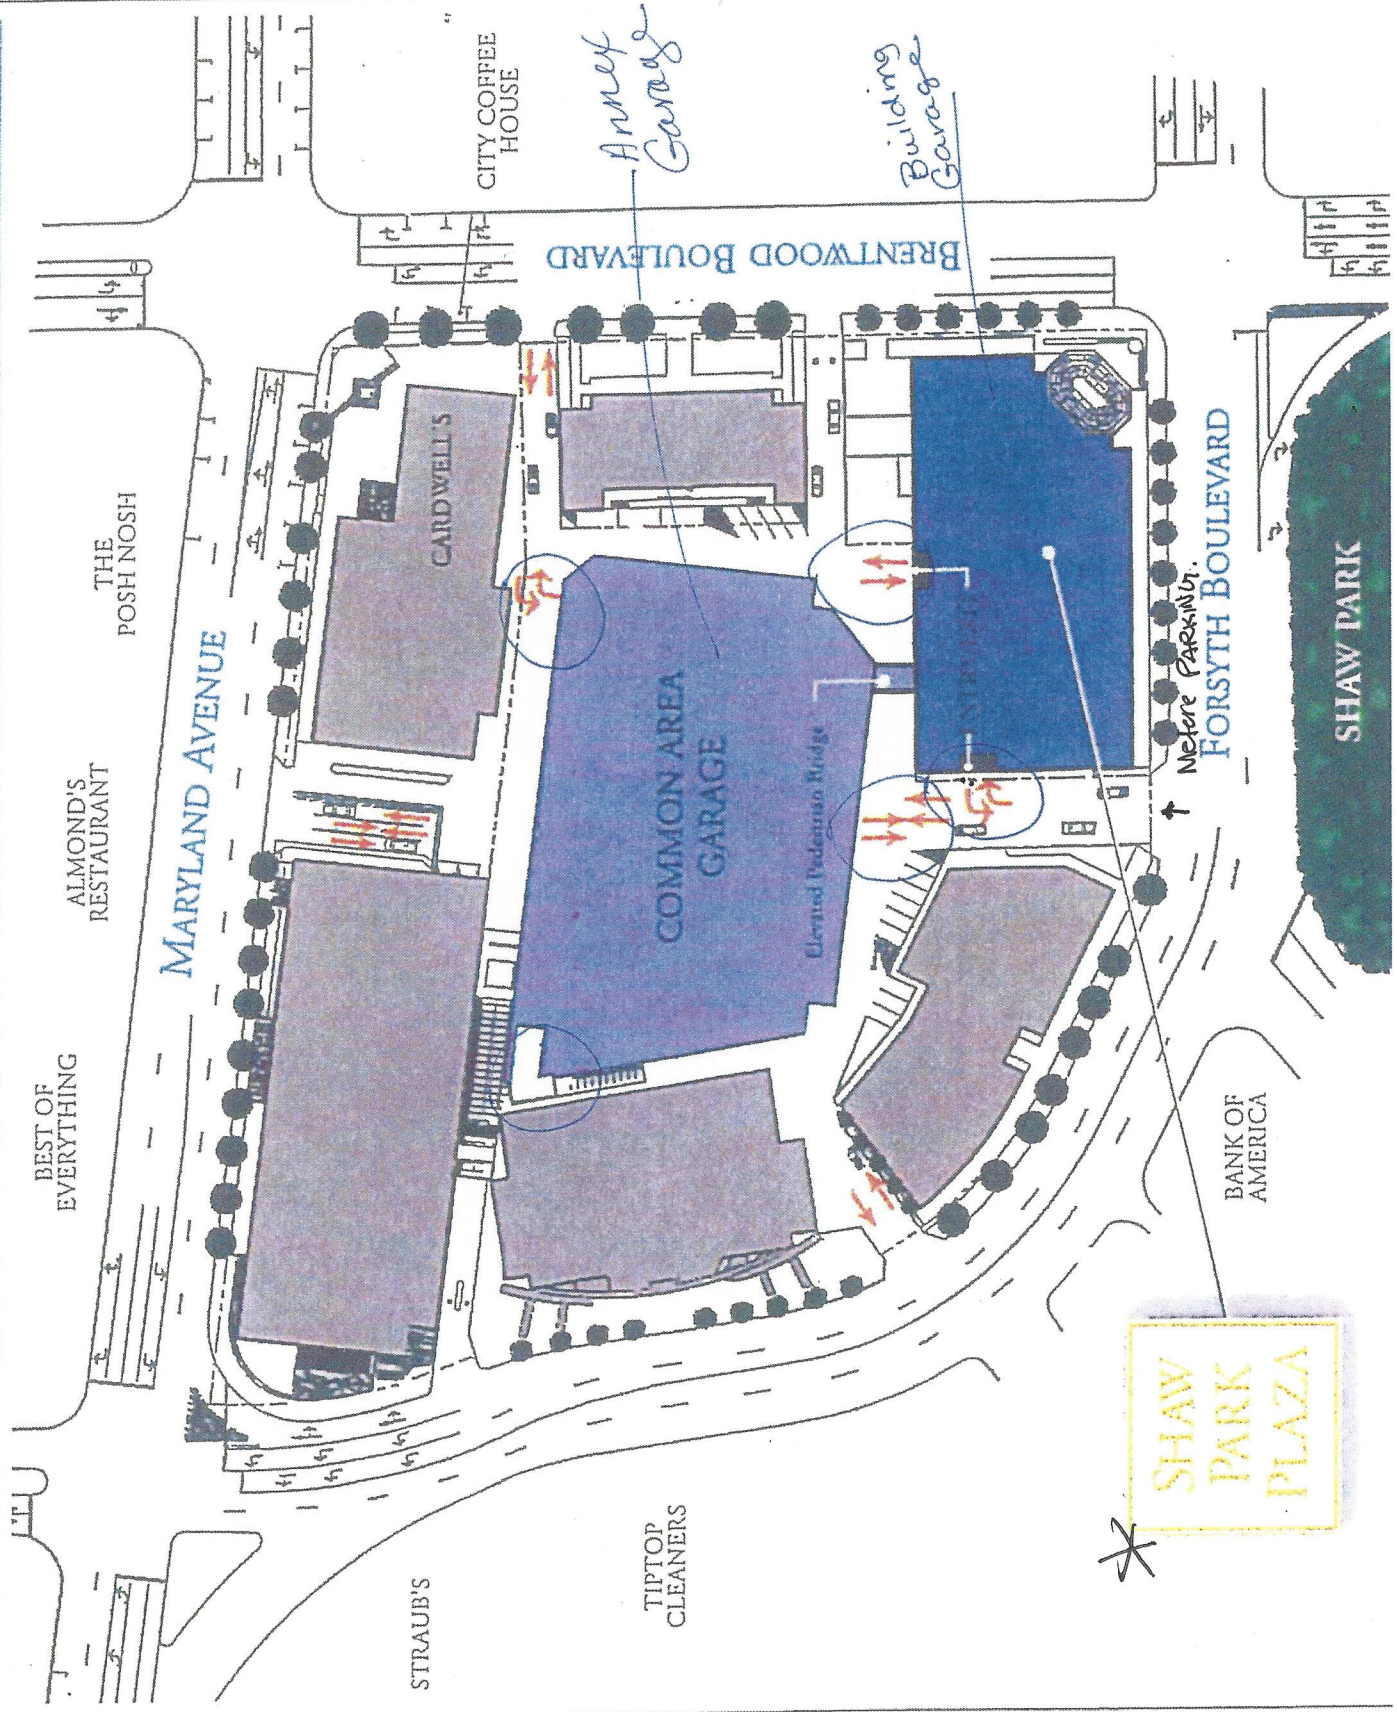

SHAW PARK PLAZA BLOCK PLAN

BEST OF EVERYTHING

ALMOND'S RESTAURANT

THE POSH NOSH

MARYLAND AVENUE

STRAUB'S

TIPTOP CLEANERS

CARDWELL'S

CITY COFFEE HOUSE

BREWSTER BOULEVARD

Annex Garage

Building Garage

COMMON AREA GARAGE

Elevated Pedestrian Bridge

Metered Parking
FORSYTH BOULEVARD

BANK OF AMERICA

SHAW PARK

SHAW PARK PLAZA